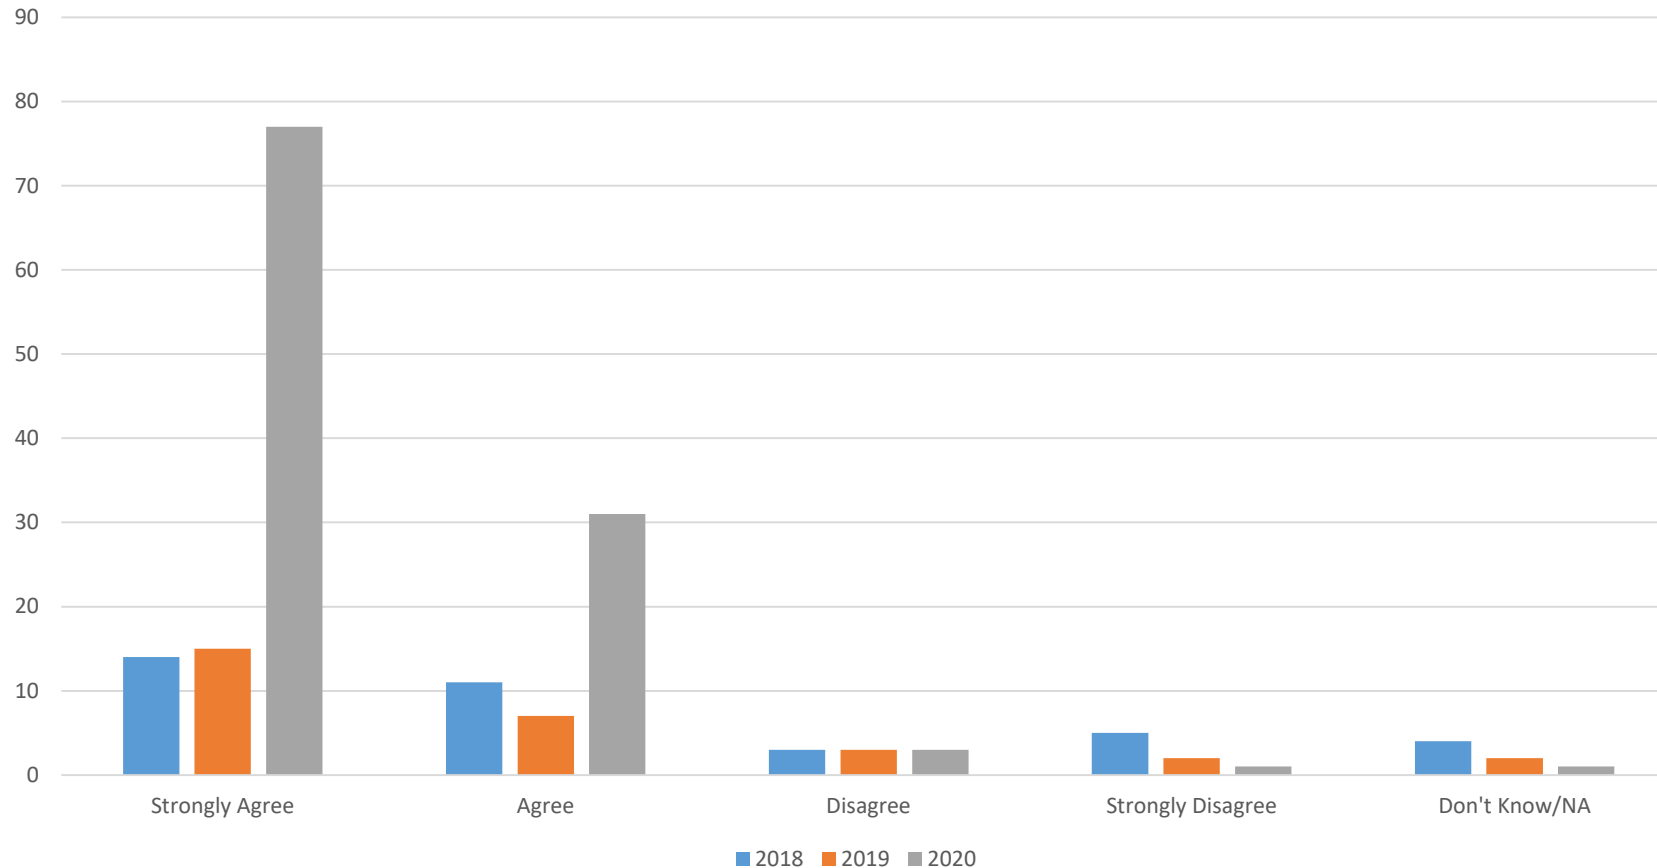

2020 Family and Community Survey

The school building and grounds appear clean and well maintained.

2020 Family and Community Survey

The principal and other administrators in my child's school work to make sure the school is a safe, efficient and effective learning environment.