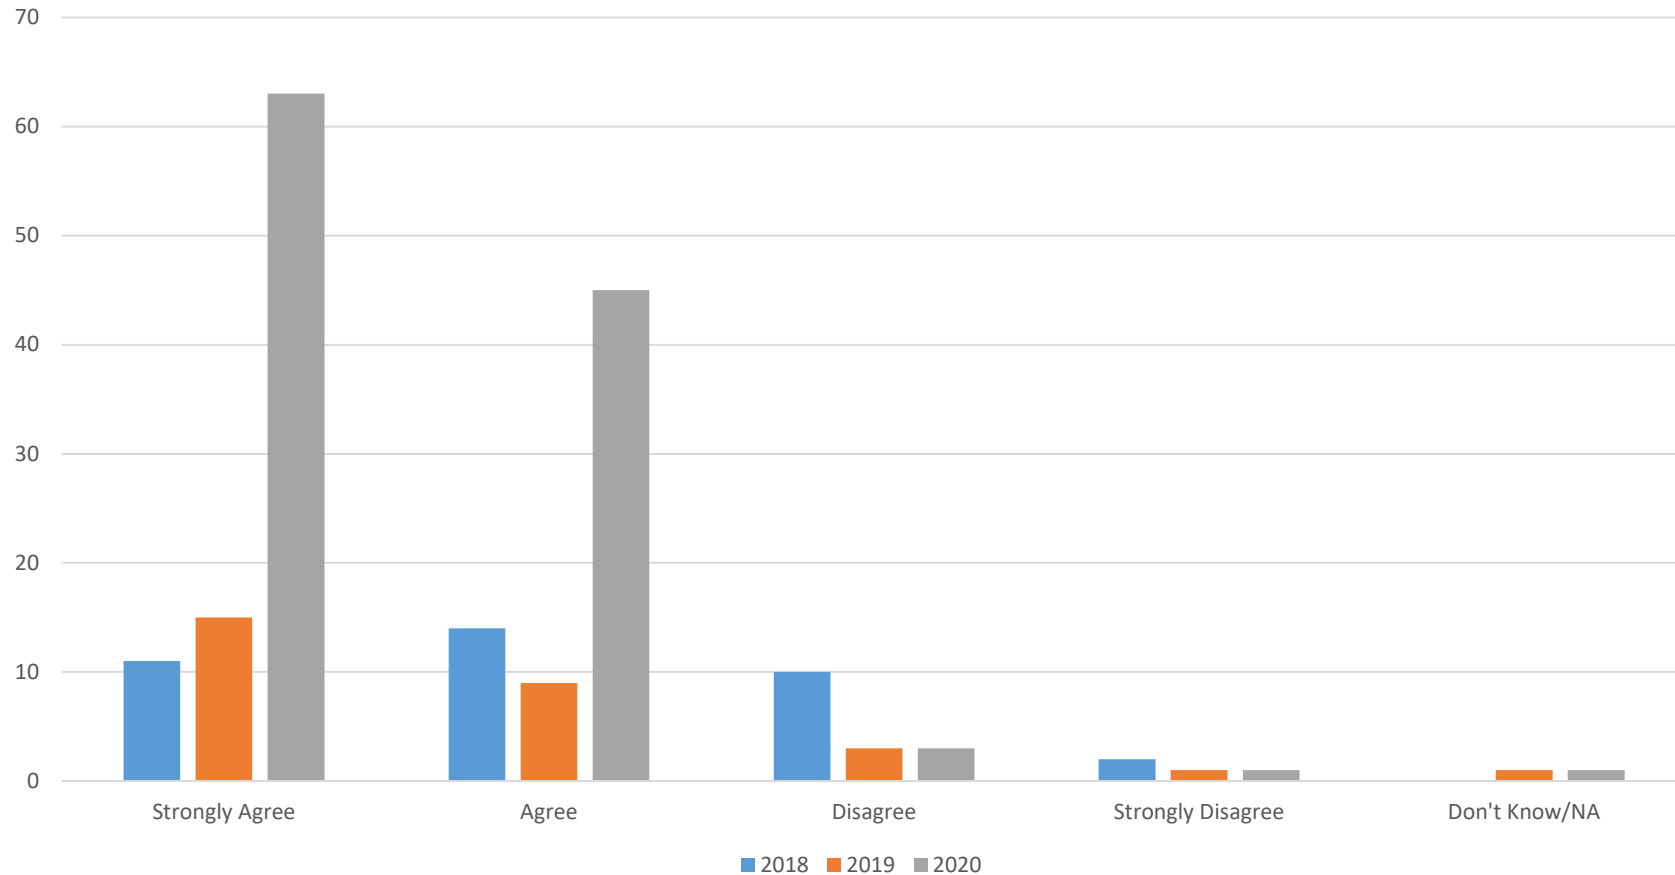

2020 Family and Community Survey

How would you grade the school district's performance overall?

2020 Family and Community Survey

In general, do you think schools in Arlington are improving?

2020 Family and Community Survey

Are you aware of the district's emphasis on cultivating a positive growth mindset?

2020 Family and Community Survey

I have a positive impression about the quality of education that takes place in Arlington schools.