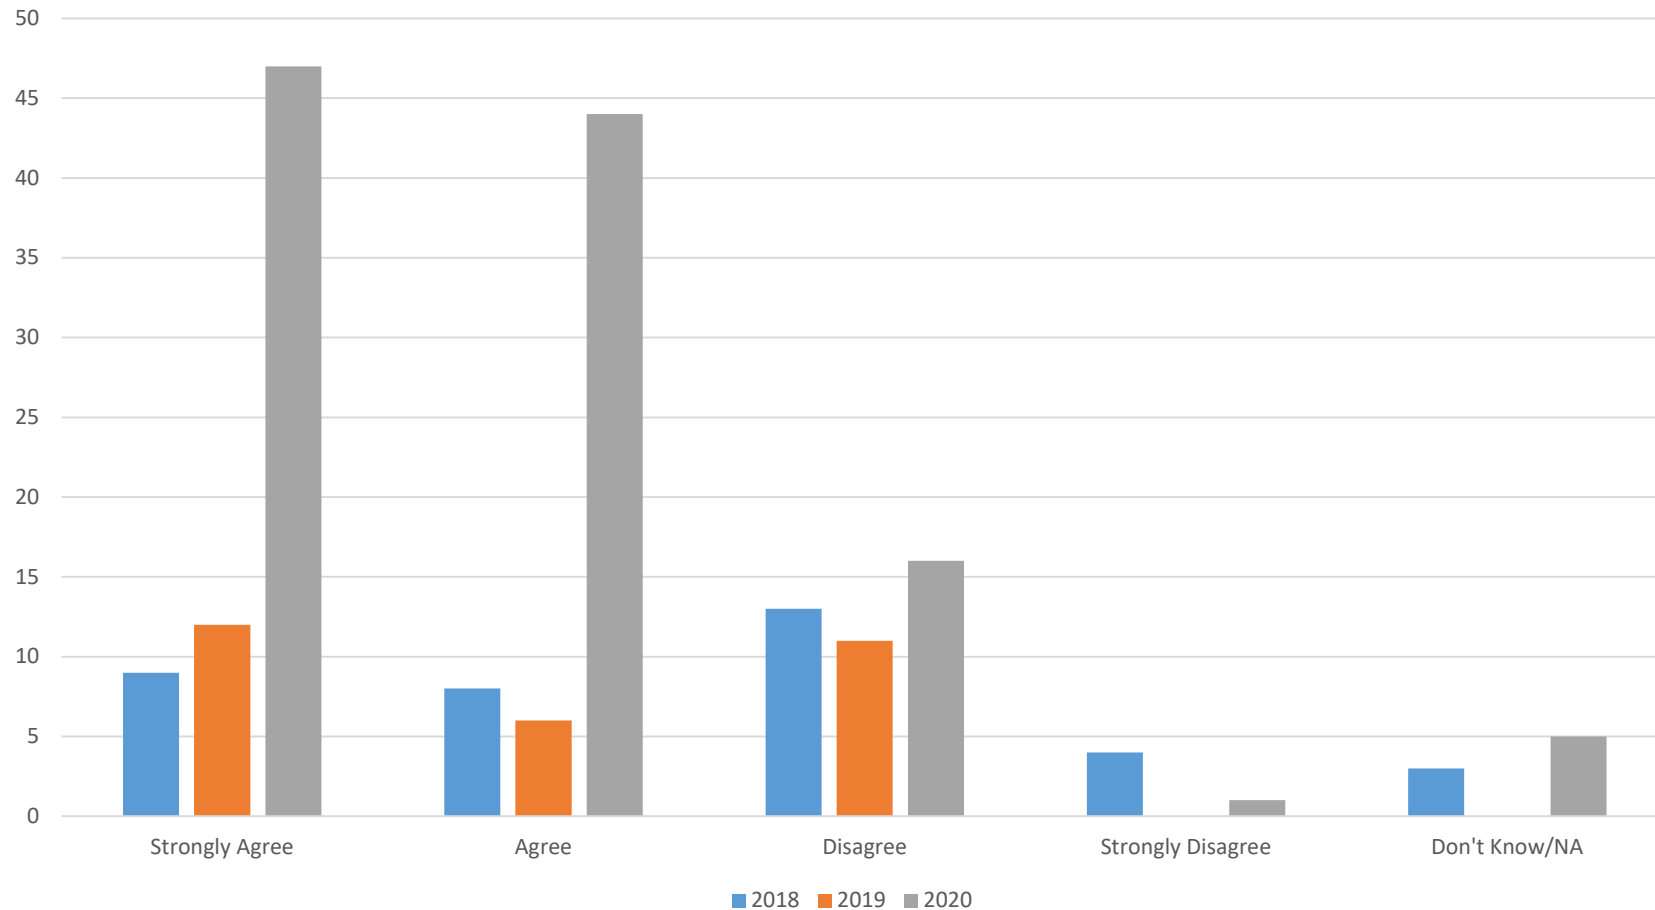

Are you aware of the district's emphasis on cultivating a positive growth mindset?

2020 Family and Community Survey

I have a positive impression about the quality of education that takes place in Arlington schools.

2020 Family and Community Survey

Parents know what the school is doing to improve student learning.

2020 Family and Community Survey

My child's school is a place where all students are challenged and supported to do their best.