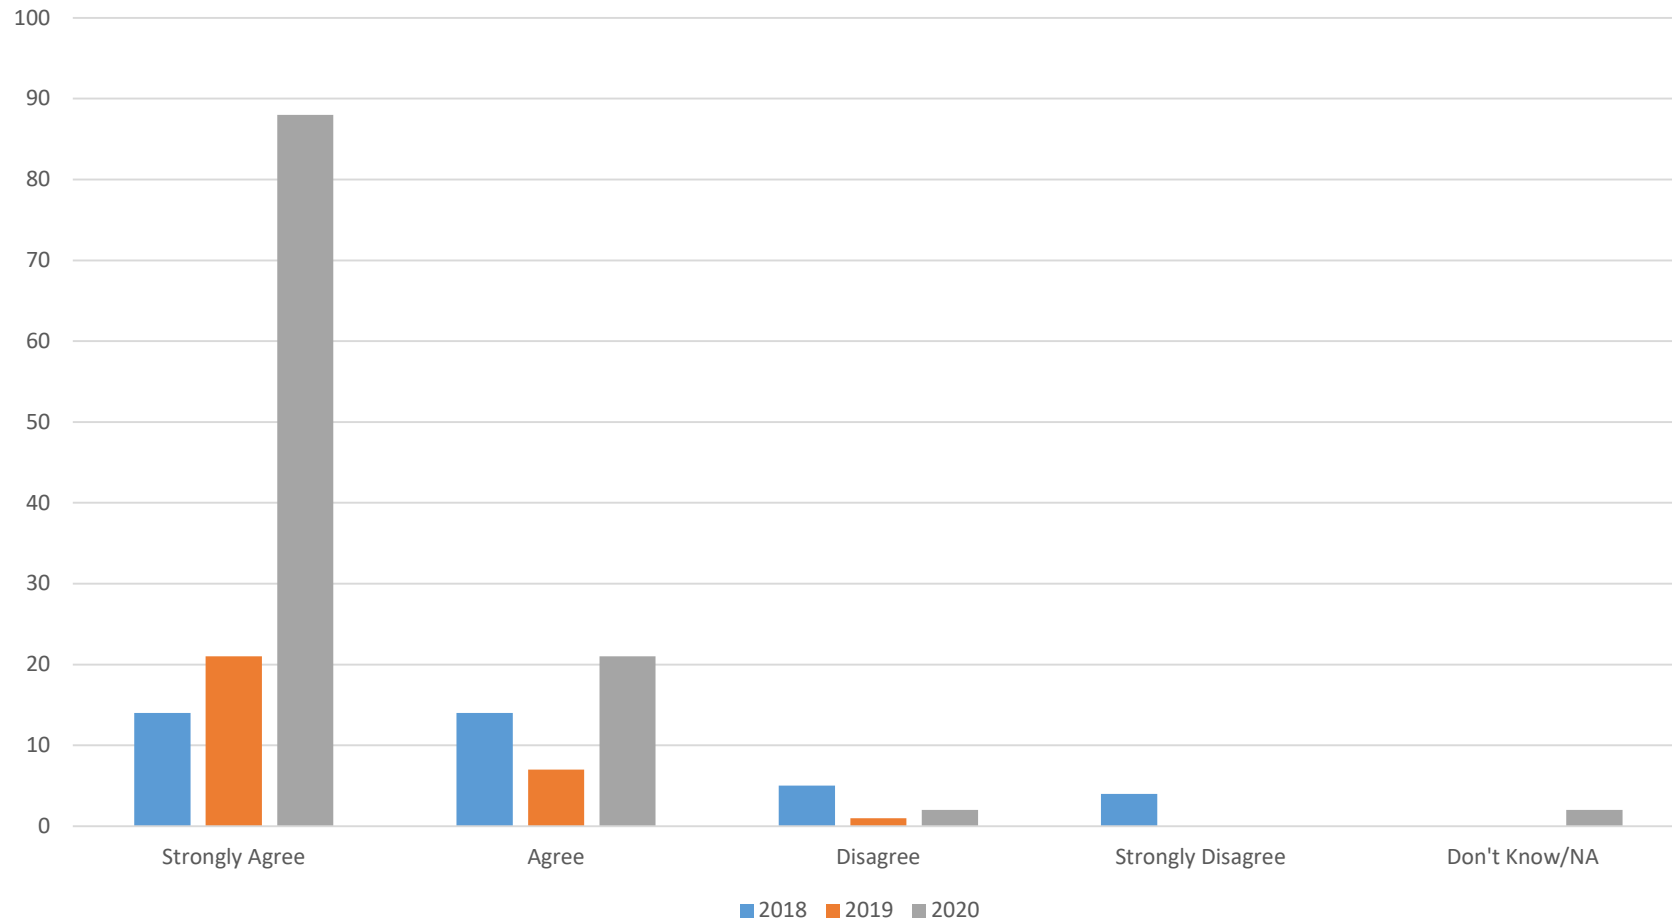

2020 Family and Community Survey

The school building and grounds appear clean and well maintained.